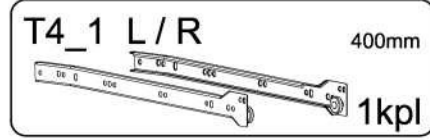

▶ 1

LT Surinkimui būtina: