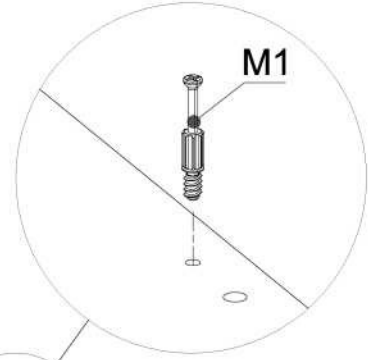

▶ 2

LT Surinkimui būtina: