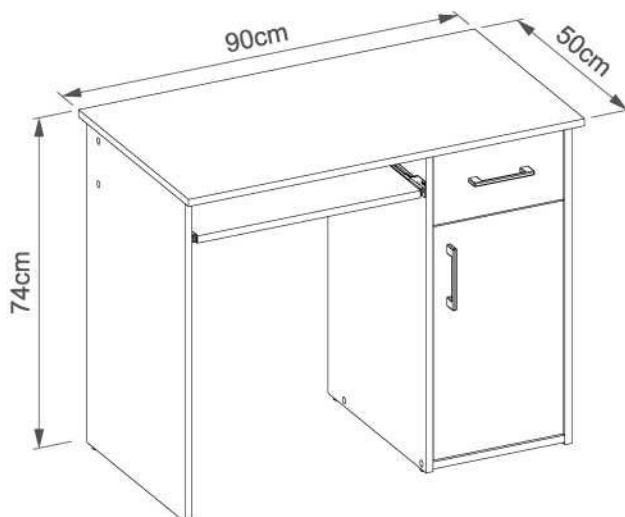

PIN

DEŠINĖ

_____

..

..

..

_____

LT SVARBI INFORMACIJA!

Prieš naudodami gaminį atidžiai perskaitykite saugos instrukcijas. Atidžiai perskaitykite naudojimo instrukciją ir saugokite ją, jei prireiktų ateityje.