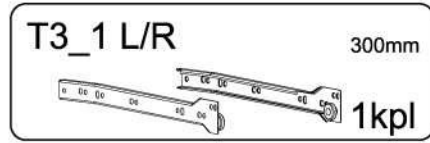

▶ 1

LT Surinkimui būtina: