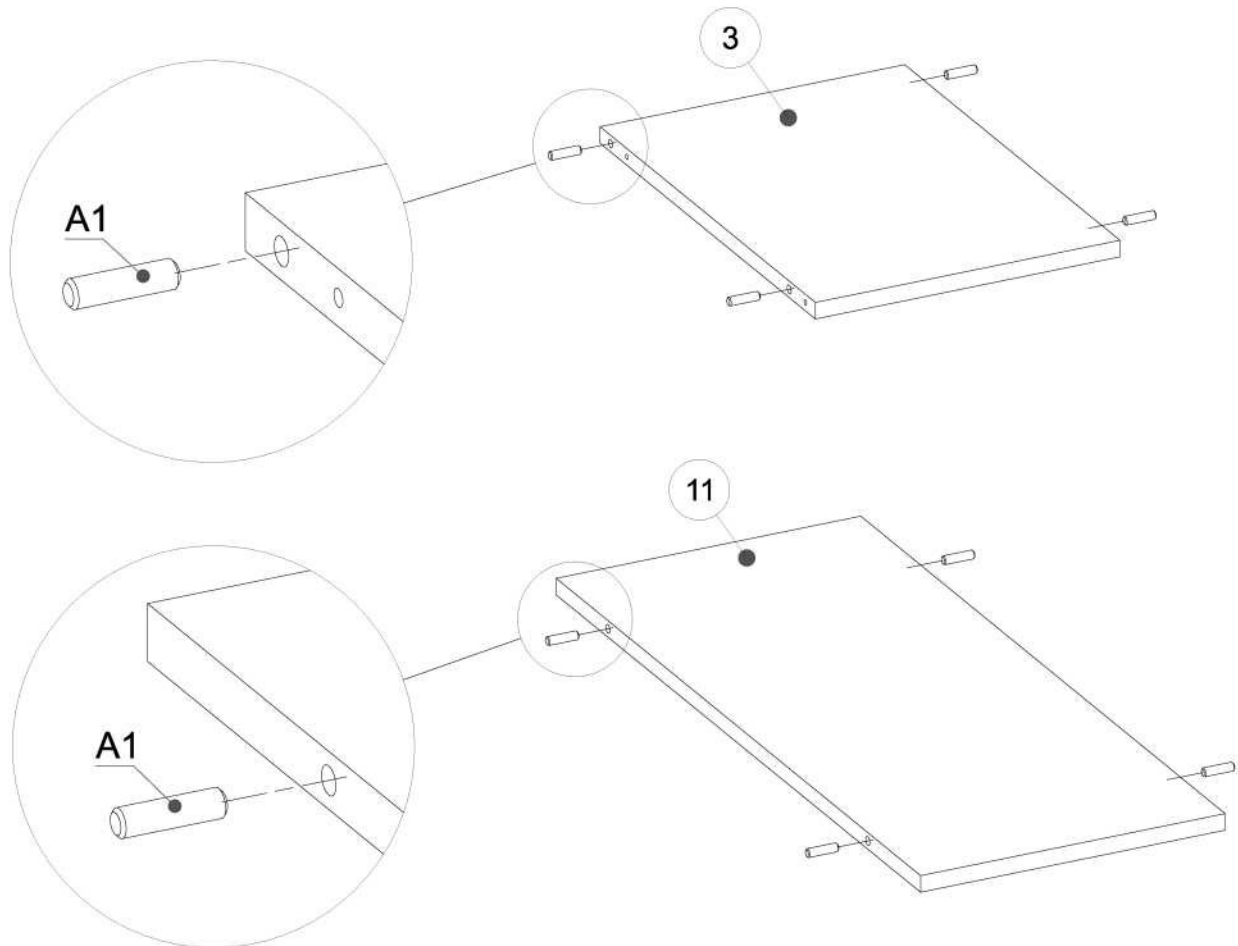

▶ 3

LT Surinkimui būtina: