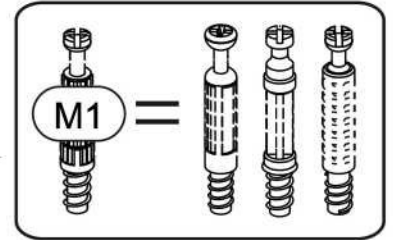

▶ 2

LT Surinkimui būtina: