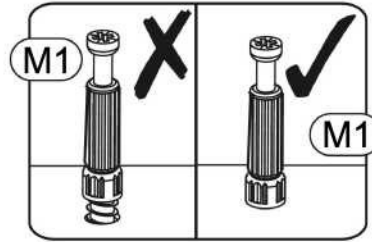

▶ 2

LT Surinkimui būtina: