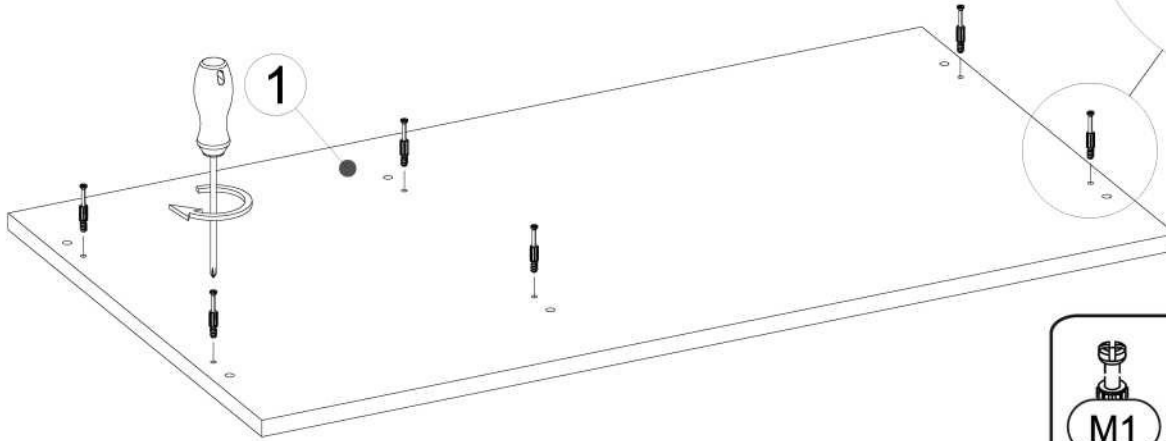

▶ 2

LT Surinkimui būtina: