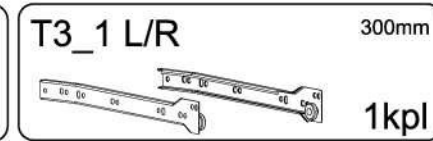

▶ **1** LT Surinkimui būtina: