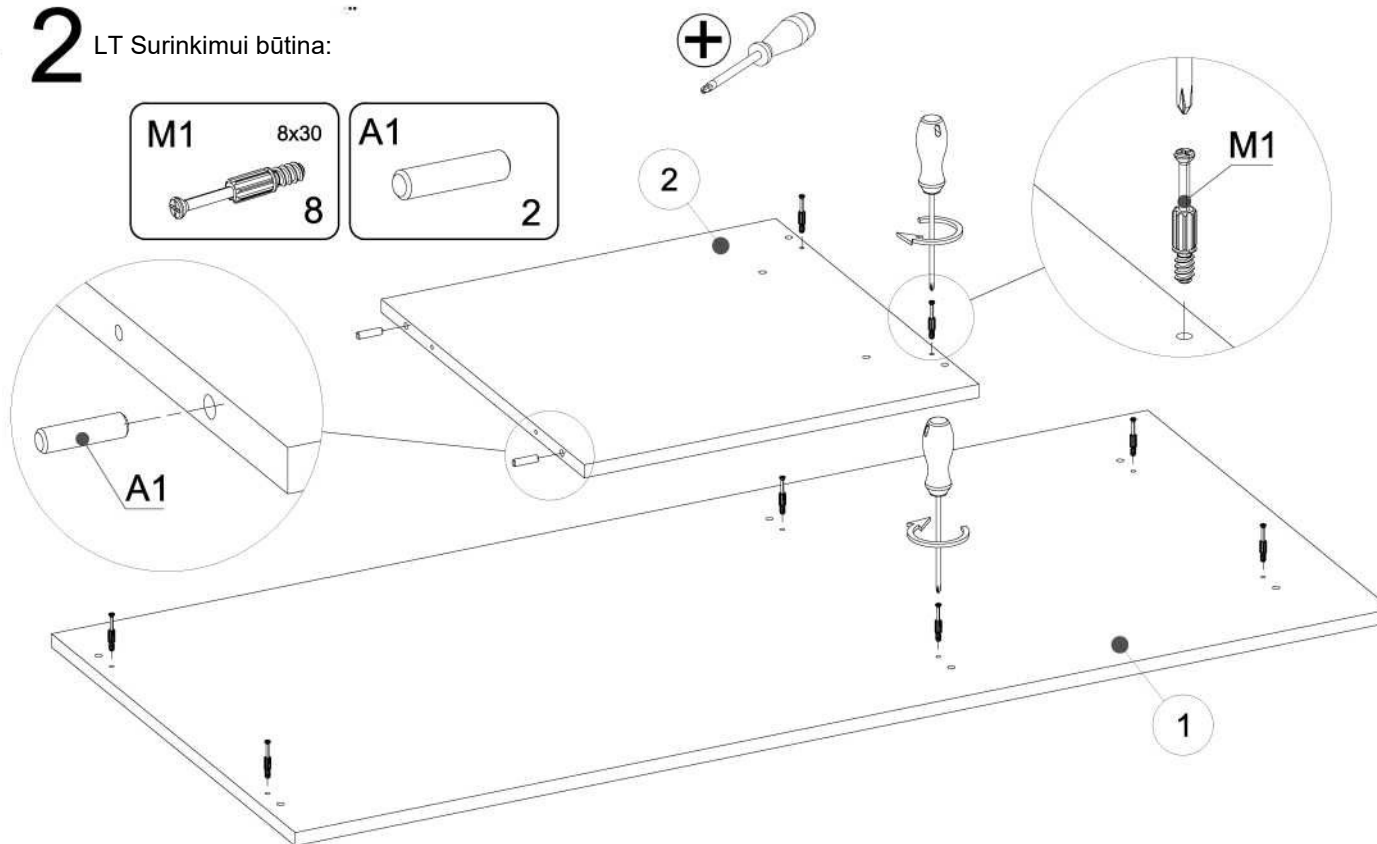

▶ **2** LT Surinkimui būtina: