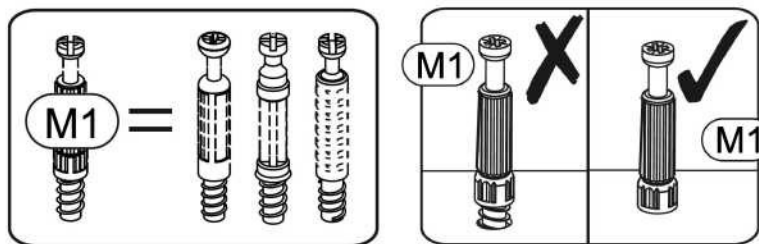

▶ **2** LT Surinkimui būtina: