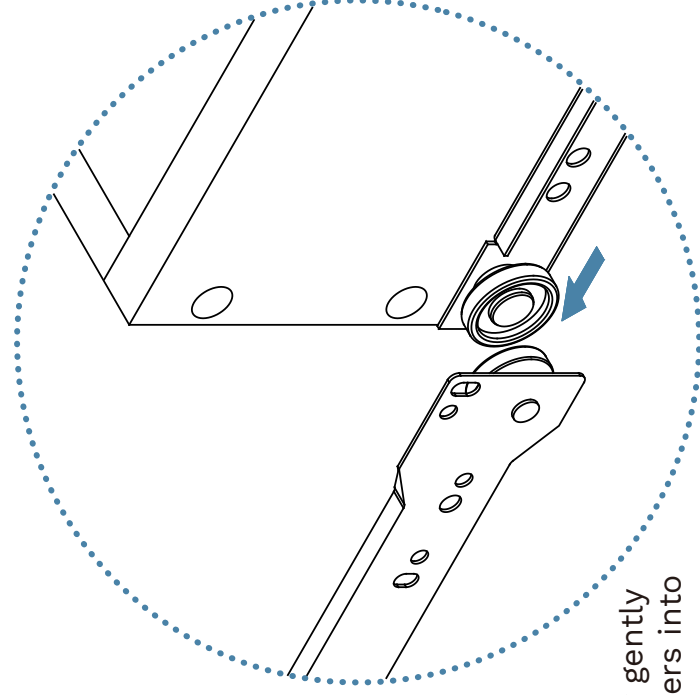

SELES TV ÜNİTESİ

ATTENTION !!

Minifix is the main connection material used in demoduler products. Before starting the assembly, please check the drawings below.

1

2

3

4

Dear Customer,

9

12

13

Carefully insert the drawer into the unit by gently guiding the runners into the tracks.