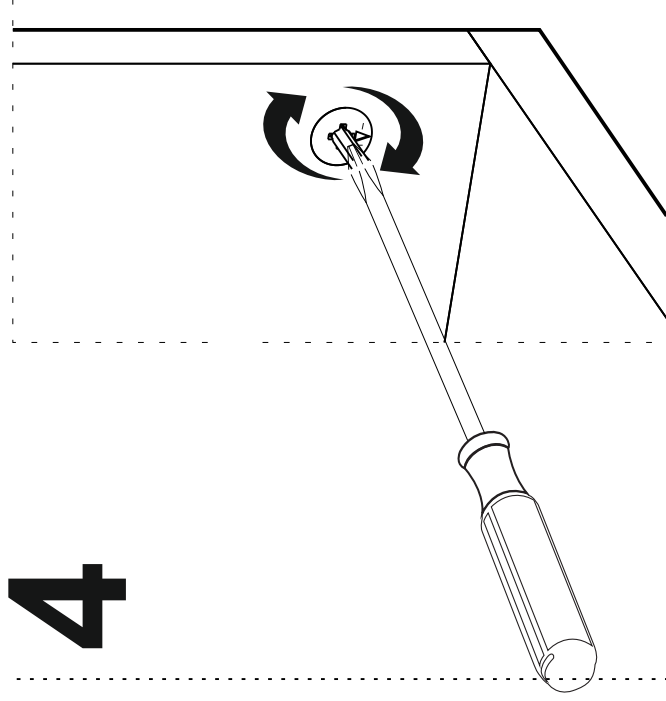

SELES TV ÜNİTESİ

ATTENTION !!

Minifix is the main connection material used in demoduler products. Before starting the assembly, please check the drawings below.

1

2

3

4

Dear Customer,