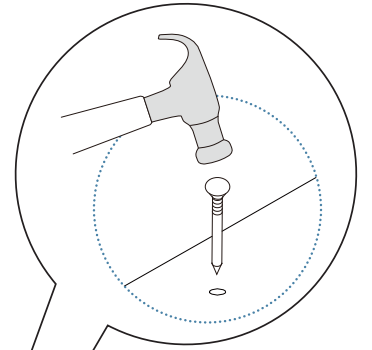

ATTENTION !!

Minifix is the main connection material used in demoduler products. Before starting the assembly, please check the drawings below.

1

2

3

4

Accessory Parts

Phillips & Flathead screwdrivers required.
For quicker assembly, we recommend the use of a power drill on a low-speed setting.

1

Let's mount the metal feet to the points shown with the help of 35*18 screws.

2

3

4

5

6

8