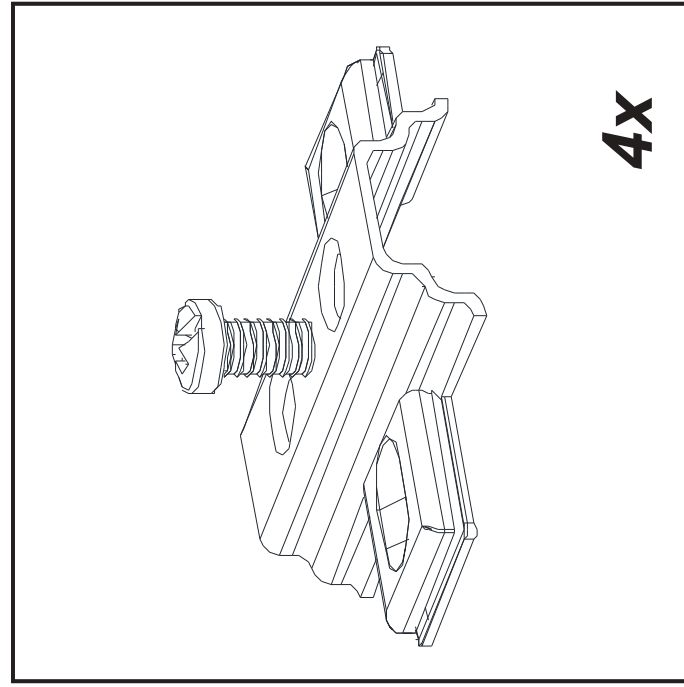

ATTENTION !!

Minifix is the main connection material used in demoduler products. Before starting the assembly, please check the drawings below.

1

2

3

4

Accessory Parts

Phillips & Flathead screwdrivers required.
For quicker assembly, we recommend the use of a power drill on a low-speed setting.