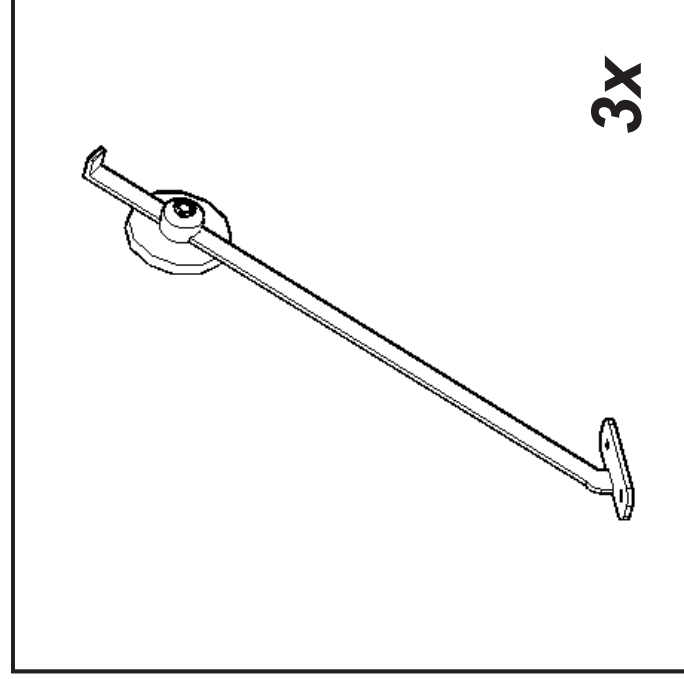

ATTENTION !!

Minifix is the main connection material used in demoduler products. Before starting the assembly, please check the drawings below.

1

2

3

4

Accessory Parts

Phillips & Flathead screwdrivers required.
For quicker assembly, we recommend the use of a power drill on a low-speed setting.