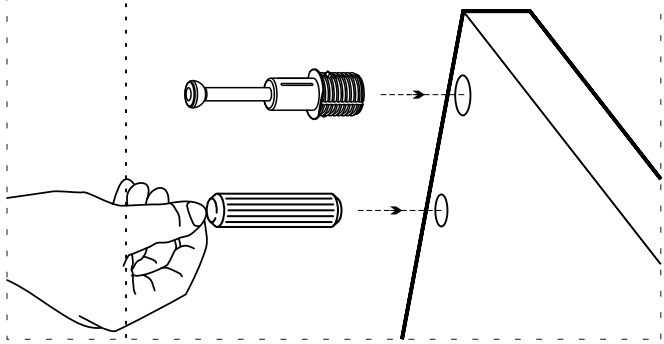

ATTENTION !!

Minifix is the main connection material used in demoduler products. Before starting the assembly, please check the drawings below.

1

2

3

4

Accessory Parts

Phillips & Flathead screwdrivers required.
For quicker assembly, we recommend the use of a power drill on a low-speed setting.