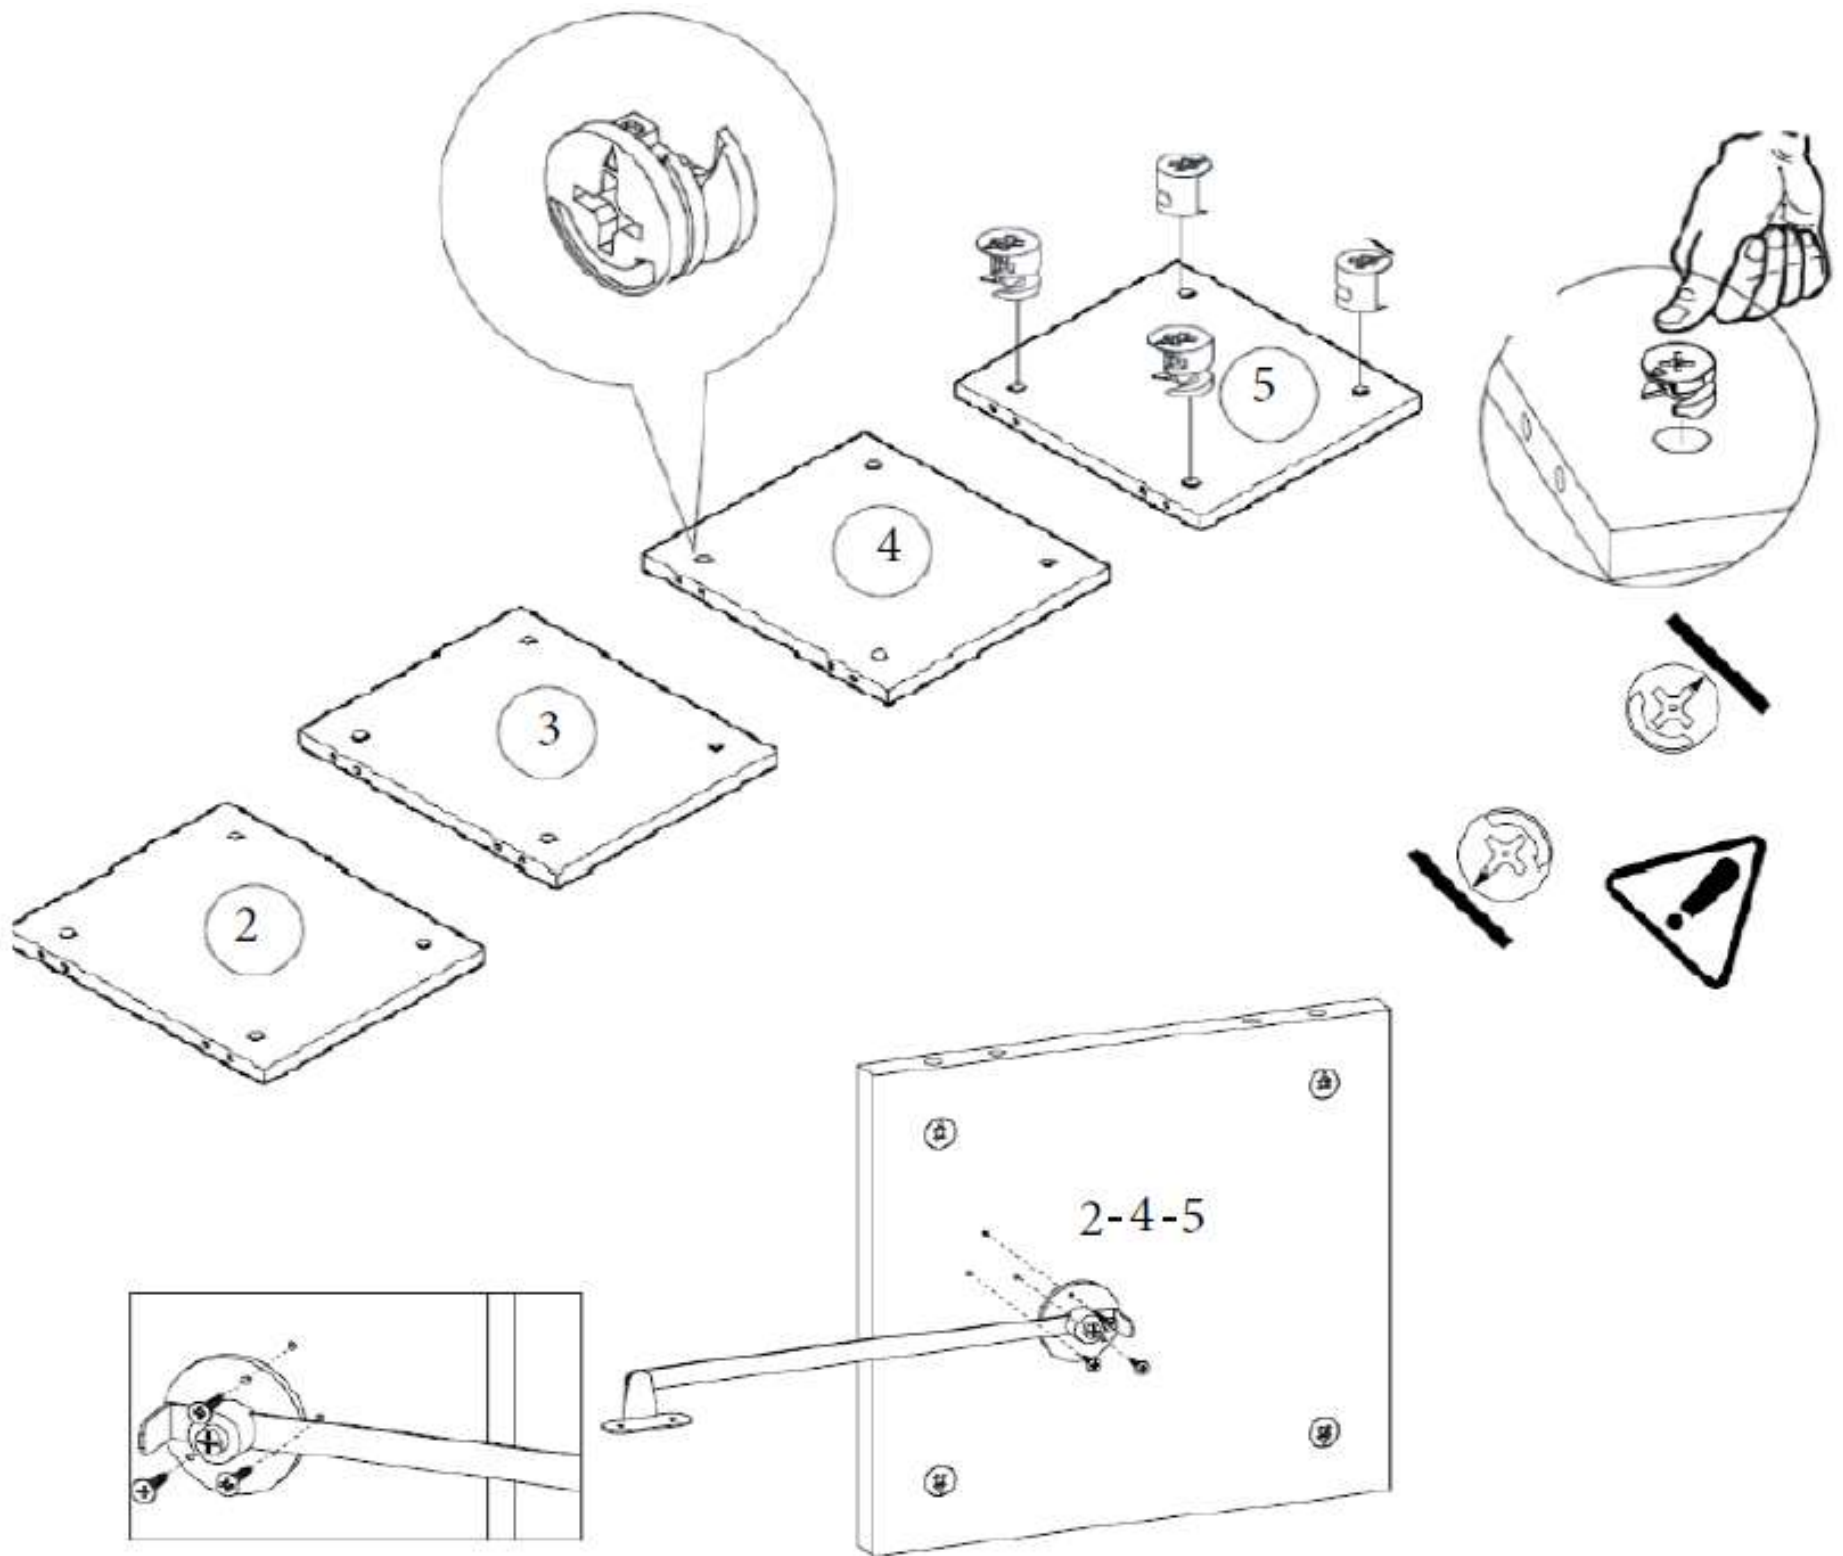

ATTENTION !!

Minifix is the main connection material used in demoduler products. Before starting the assembly, please check the drawings below.

1

2

3

4

Accessory Parts

Phillips & Flathead screwdrivers required.
For quicker assembly, we recommend the use of a power drill on a low-speed setting.

1

Let's mount the metal feet to the points shown with the help of 35*18 screws.

2

3

4

5

6

8