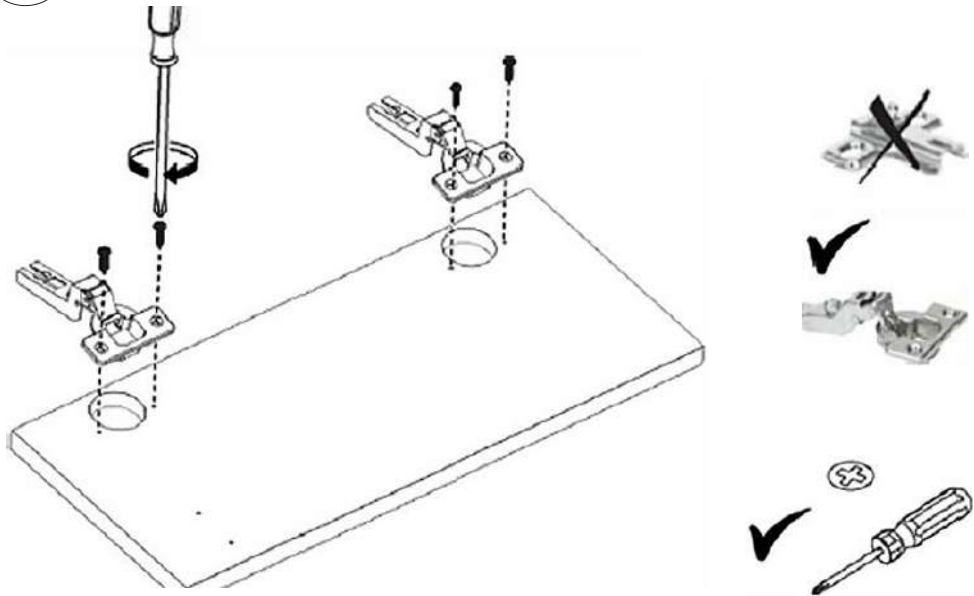

ATTENTION !!

Minifix is the main connection material used in demoduler products. Before starting the assembly, please check the drawings below.

1

2

3

4

Accessory Parts

Phillips & Flathead screwdrivers required.
For quicker assembly, we recommend the use of a power drill on a low-speed setting.

1

Let's mount the metal feet to the points shown with the help of 35*18 screws.

2

3

4

5

6

8