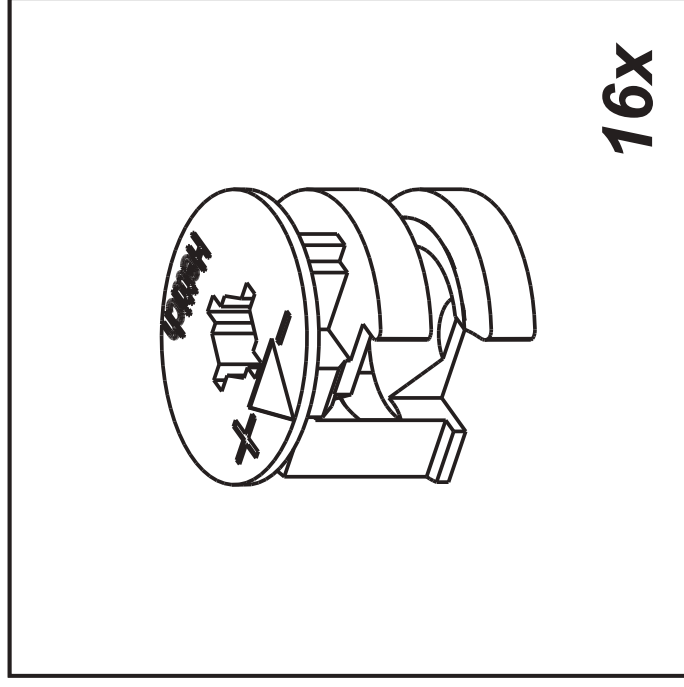

ATTENTION !!

Minifix is the main connection material used in demoduler products. Before starting the assembly, please check the drawings below.

1

2

3

4

Accessory Parts

Phillips & Flathead screwdrivers required.
For quicker assembly, we recommend the use of a power drill on a low-speed setting.