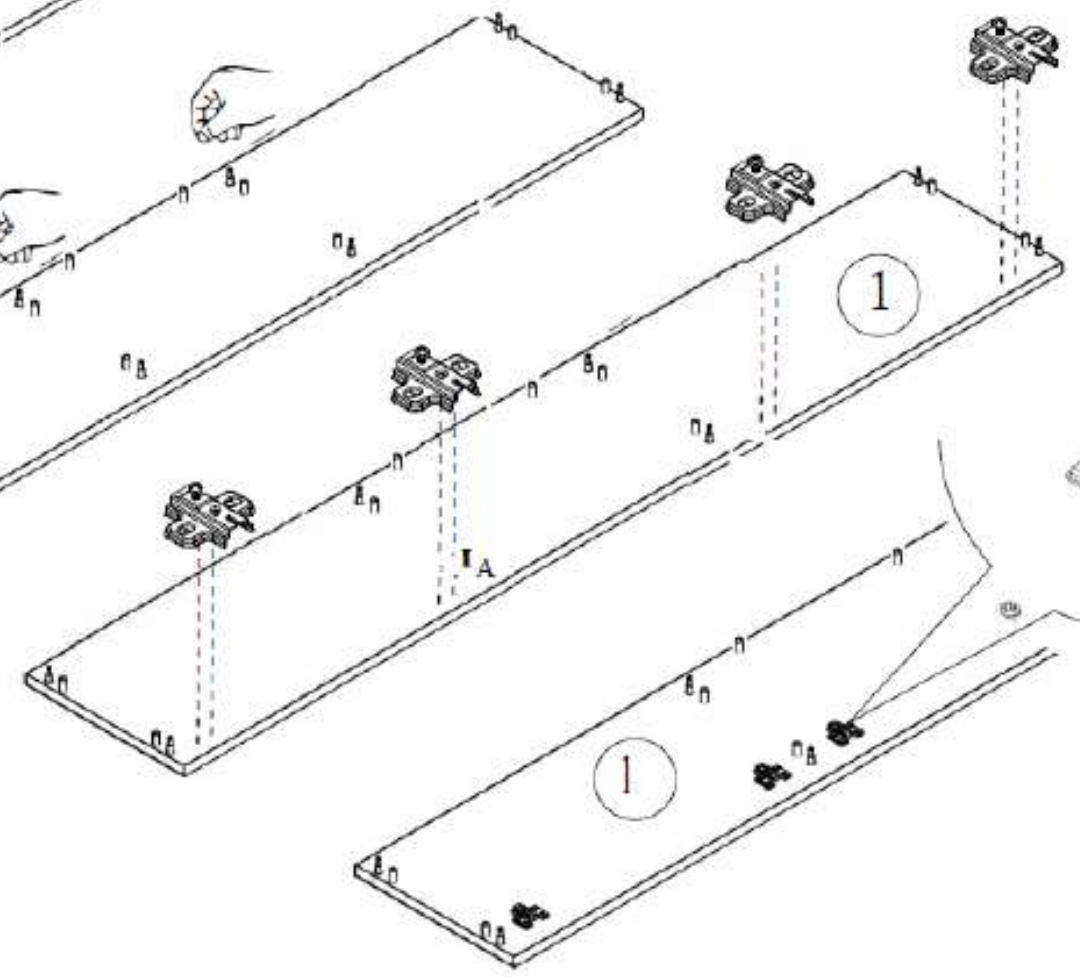

ATTENTION !!

Minifix is the main connection material used in demoduler products. Before starting the assembly, please check the drawings below.

1

2

3

4

Accessory Parts

Phillips & Flathead screwdrivers required.
For quicker assembly, we recommend the use of a power drill on a low-speed setting.

1

Let's mount the metal feet to the points shown with the help of 35*18 screws.

2

3

4

5

6

8