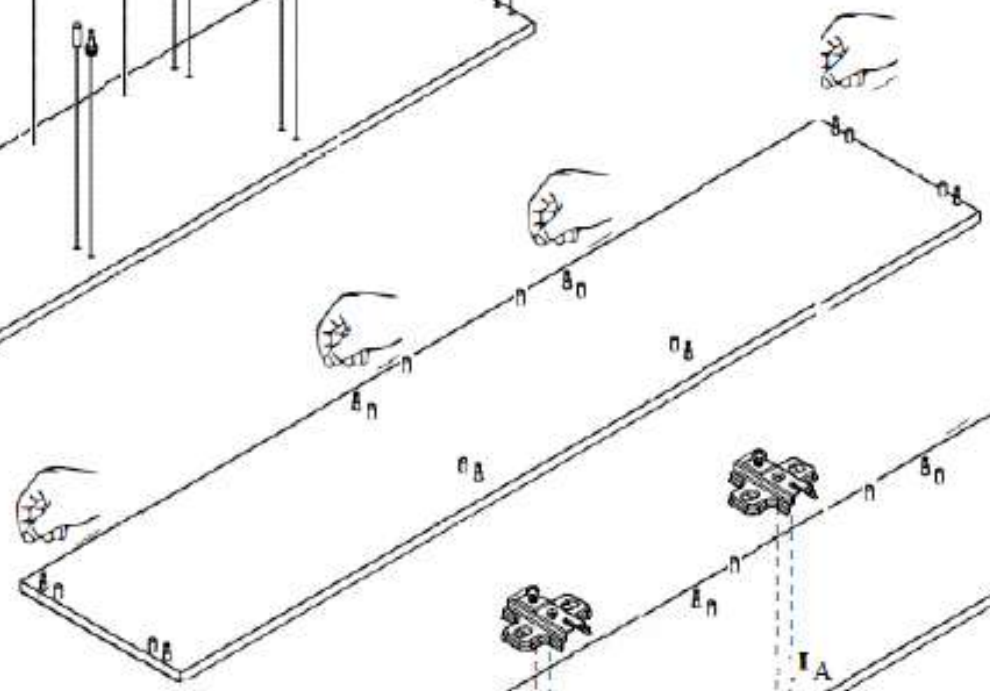

ATTENTION !!

Minifix is the main connection material used in demoduler products. Before starting the assembly, please check the drawings below.

1

2

3

4

Accessory Parts

Phillips & Flathead screwdrivers required.
For quicker assembly, we recommend the use of a power drill on a low-speed setting.

1

Let's mount the metal feet to the points shown with the help of 35*18 screws.

2

3

4

5

6

8