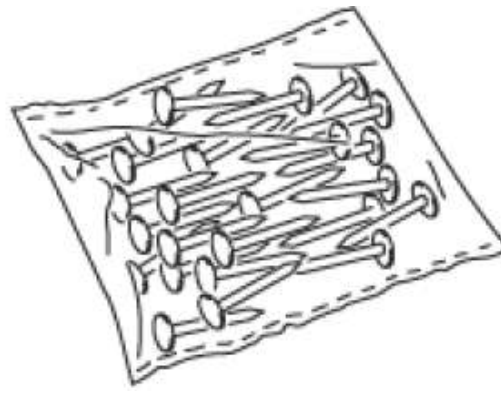

ATTENTION !!

Minifix is the main connection material used in demoduler products. Before starting the assembly, please check the drawings below.

1

2

3

4

Accessory Parts

Phillips & Flathead screwdrivers required.
For quicker assembly, we recommend the use of a power drill on a low-speed setting.

1

Let's mount the metal feet to the points shown with the help of 35*18 screws.

2

3

4

5

6

8