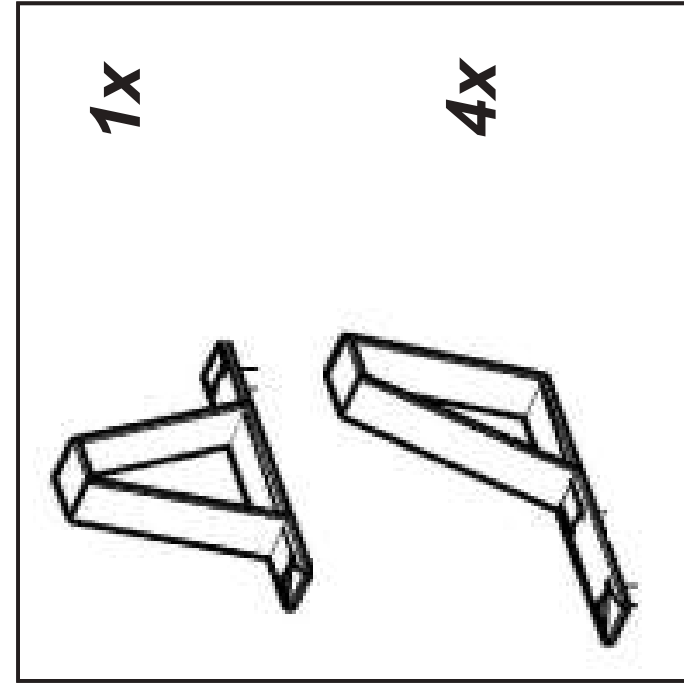

ATTENTION !!

Minifix is the main connection material used in demoduler products. Before starting the assembly, please check the drawings below.

1

2

3

4

Accessory Parts

Phillips & Flathead screwdrivers required.
For quicker assembly, we recommend the use of a power drill on a low-speed setting.