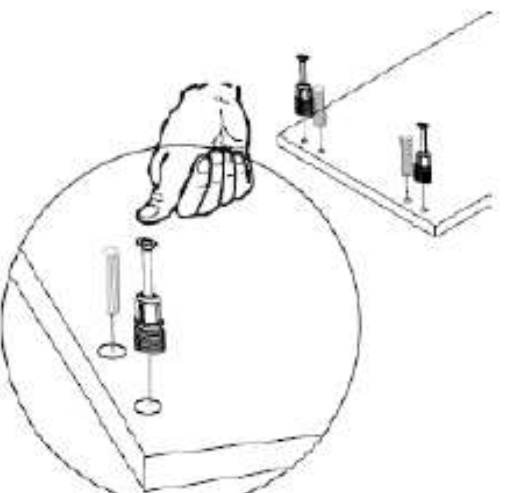

ATTENTION !!

Minifix is the main connection material used in demoduler products. Before starting the assembly, please check the drawings below.

1

2

3

4

Accessory Parts

Phillips & Flathead screwdrivers required.
For quicker assembly, we recommend the use of a power drill on a low-speed setting.

1

Let's mount the metal feet to the points shown with the help of 35*18 screws.

2

3

4

5

6

8