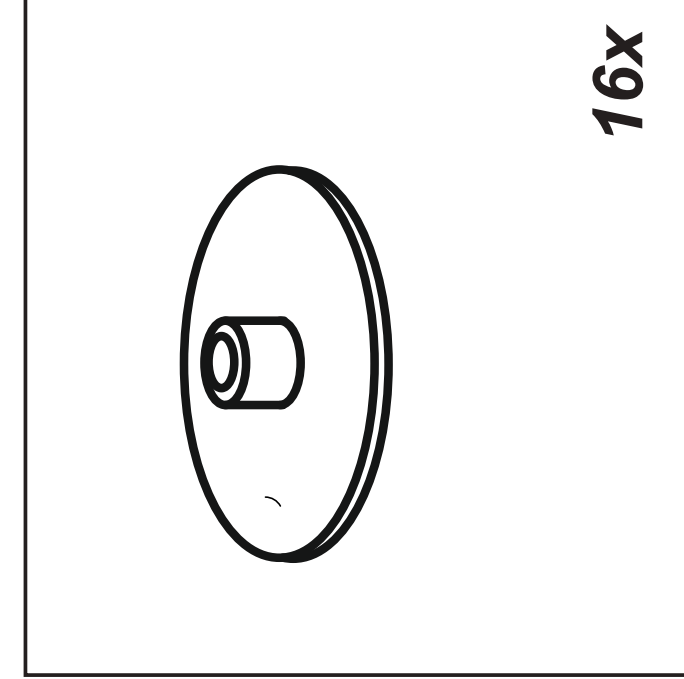

ATTENTION !!

Minifix is the main connection material used in demoduler products. Before starting the assembly, please check the drawings below.

1

2

3

4

Accessory Parts

Phillips & Flathead screwdrivers required.
For quicker assembly, we recommend the use of a power drill on a low-speed setting.