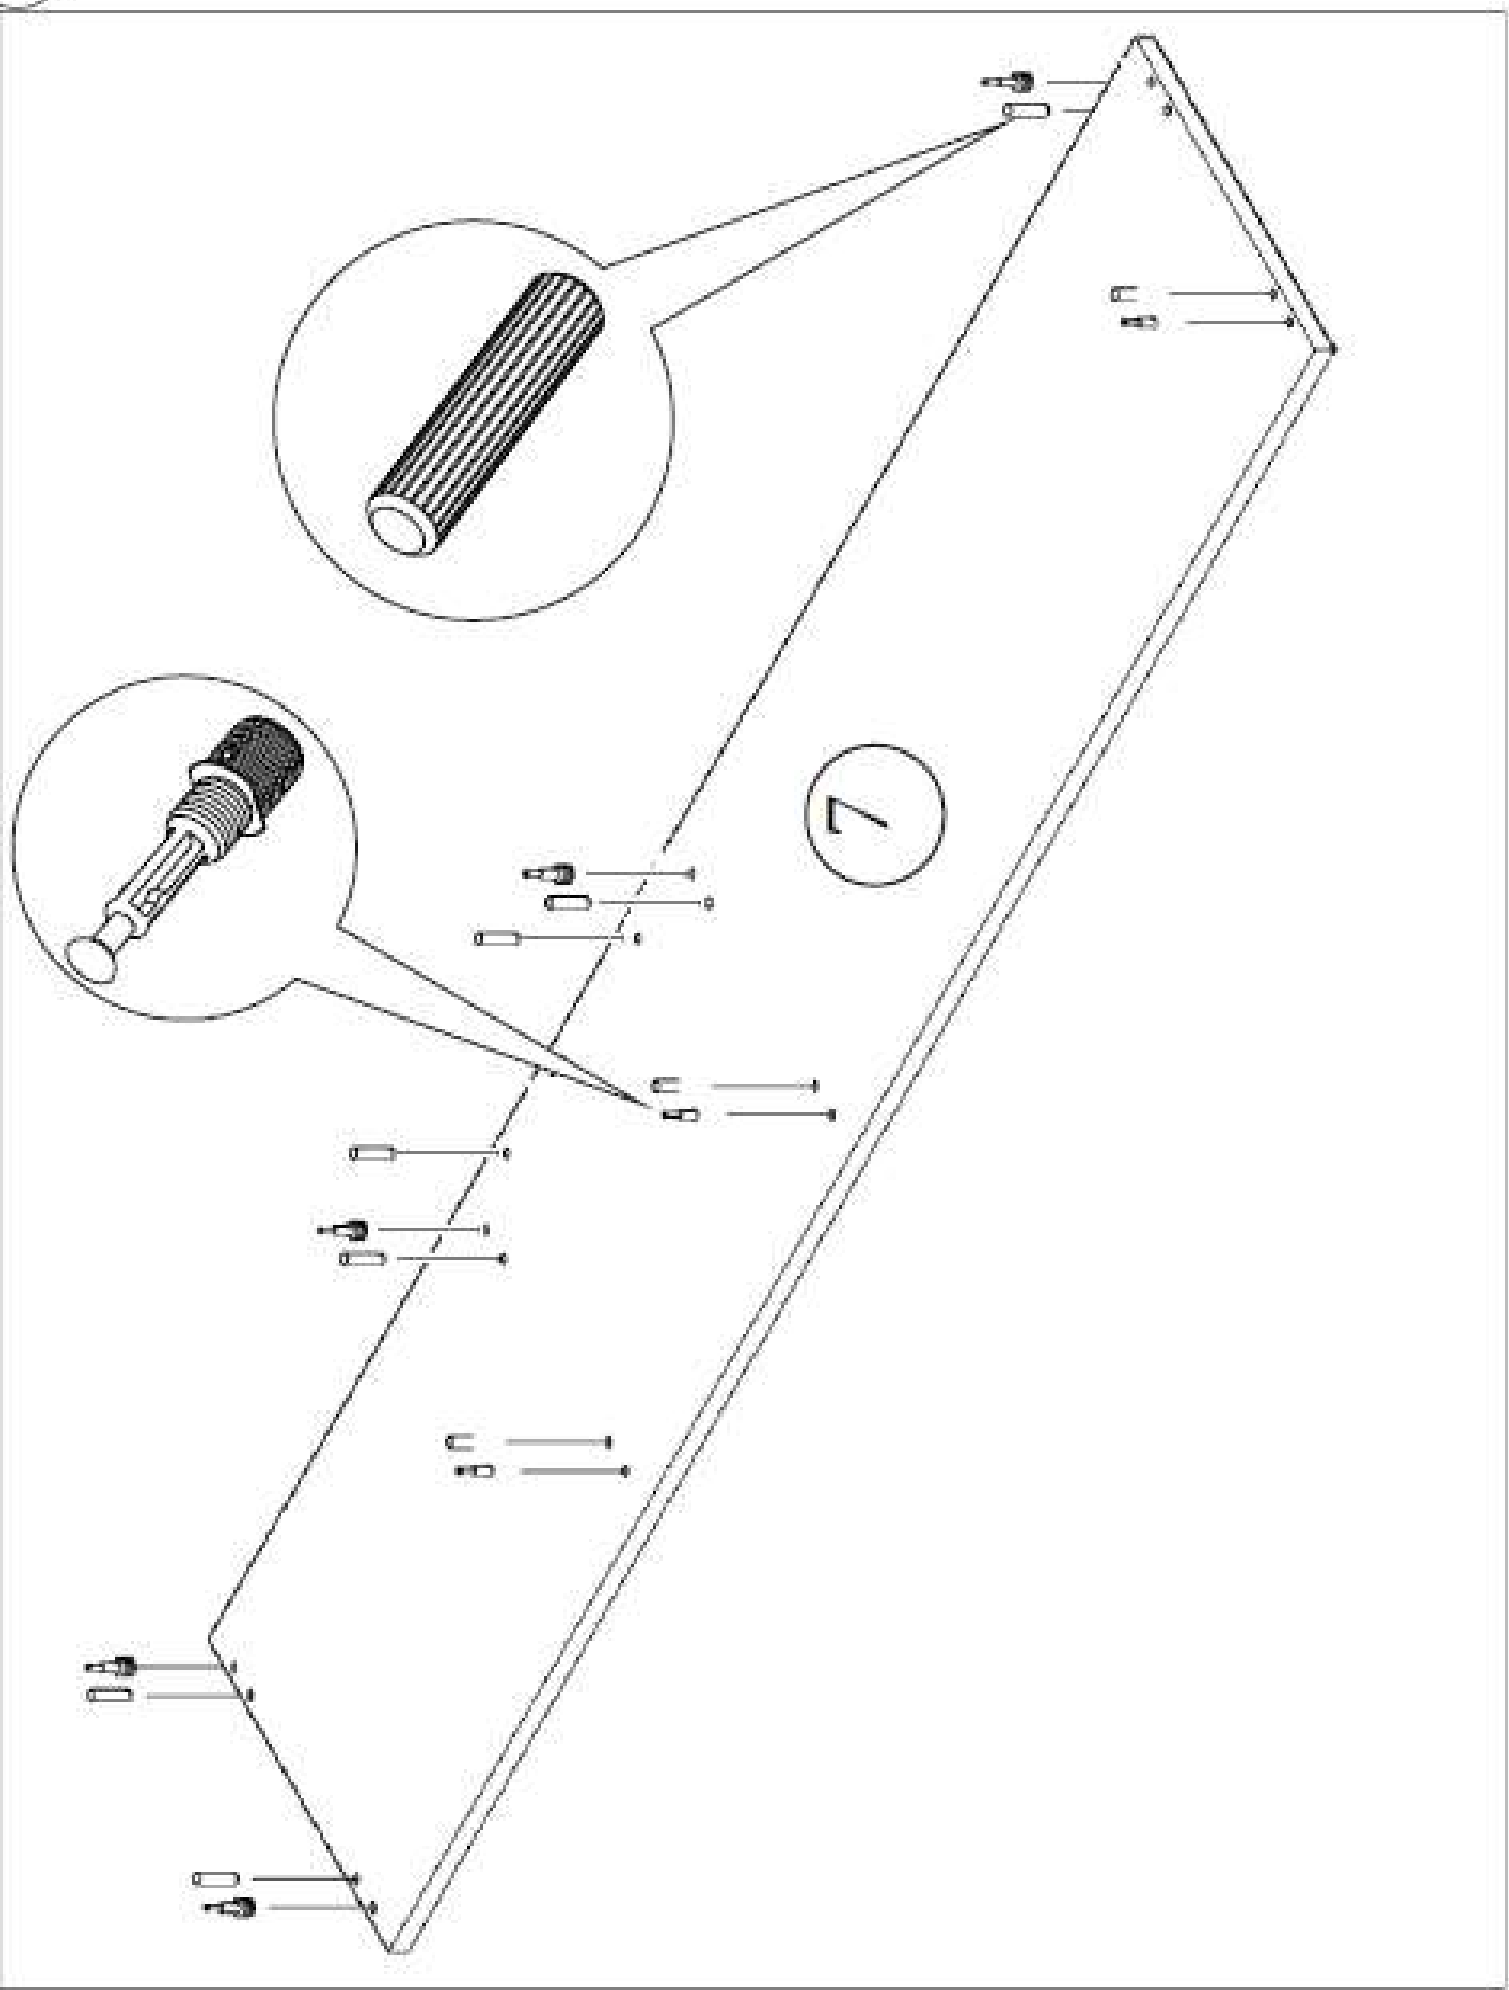

ATTENTION !!

Minifix is the main connection material used in demoduler products. Before starting the assembly, please check the drawings below.

1

2

3

4

Accessory Parts

Phillips & Flathead screwdrivers required.
For quicker assembly, we recommend the use of a power drill on a low-speed setting.

1

Let's mount the metal feet to the points shown with the help of 35*18 screws.

2

3

4

5

6

8