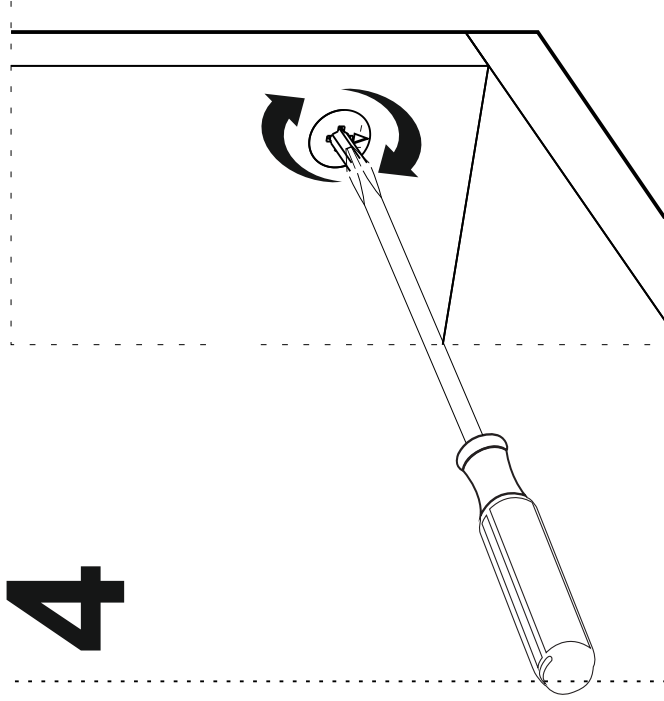

ATTENTION !!

Minifix is the main connection material used in demoduler products. Before starting the assembly, please check the drawings below.

1

2

3

4

Accessory Parts

Phillips & Flathead screwdrivers required.
For quicker assembly, we recommend the use of a power drill on a low-speed setting.