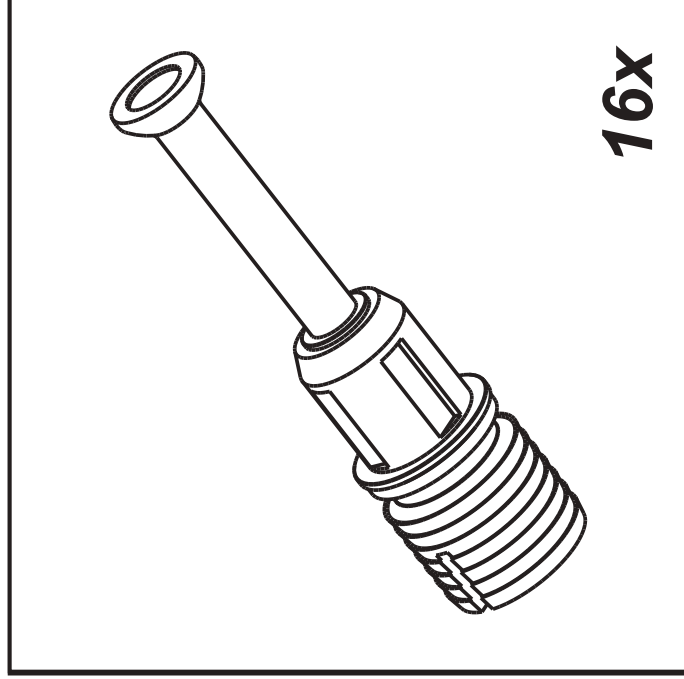

ATTENTION !!

Minifix is the main connection material used in demoduler products. Before starting the assembly, please check the drawings below.

1

2

3

4

Accessory Parts

Phillips & Flathead screwdrivers required.
For quicker assembly, we recommend the use of a power drill on a low-speed setting.