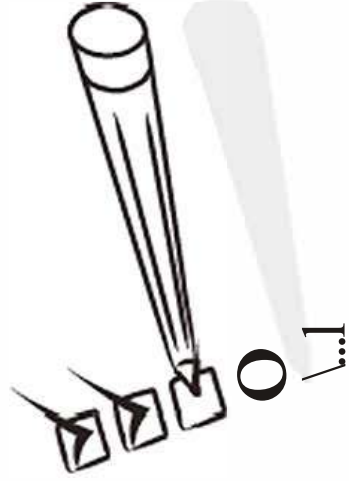

Before start assembling, please check the whole components and accessories according to the lists. If you bought more than one product, to prevent confusion be sure that you completed the first product. Then start the other product's assembling.