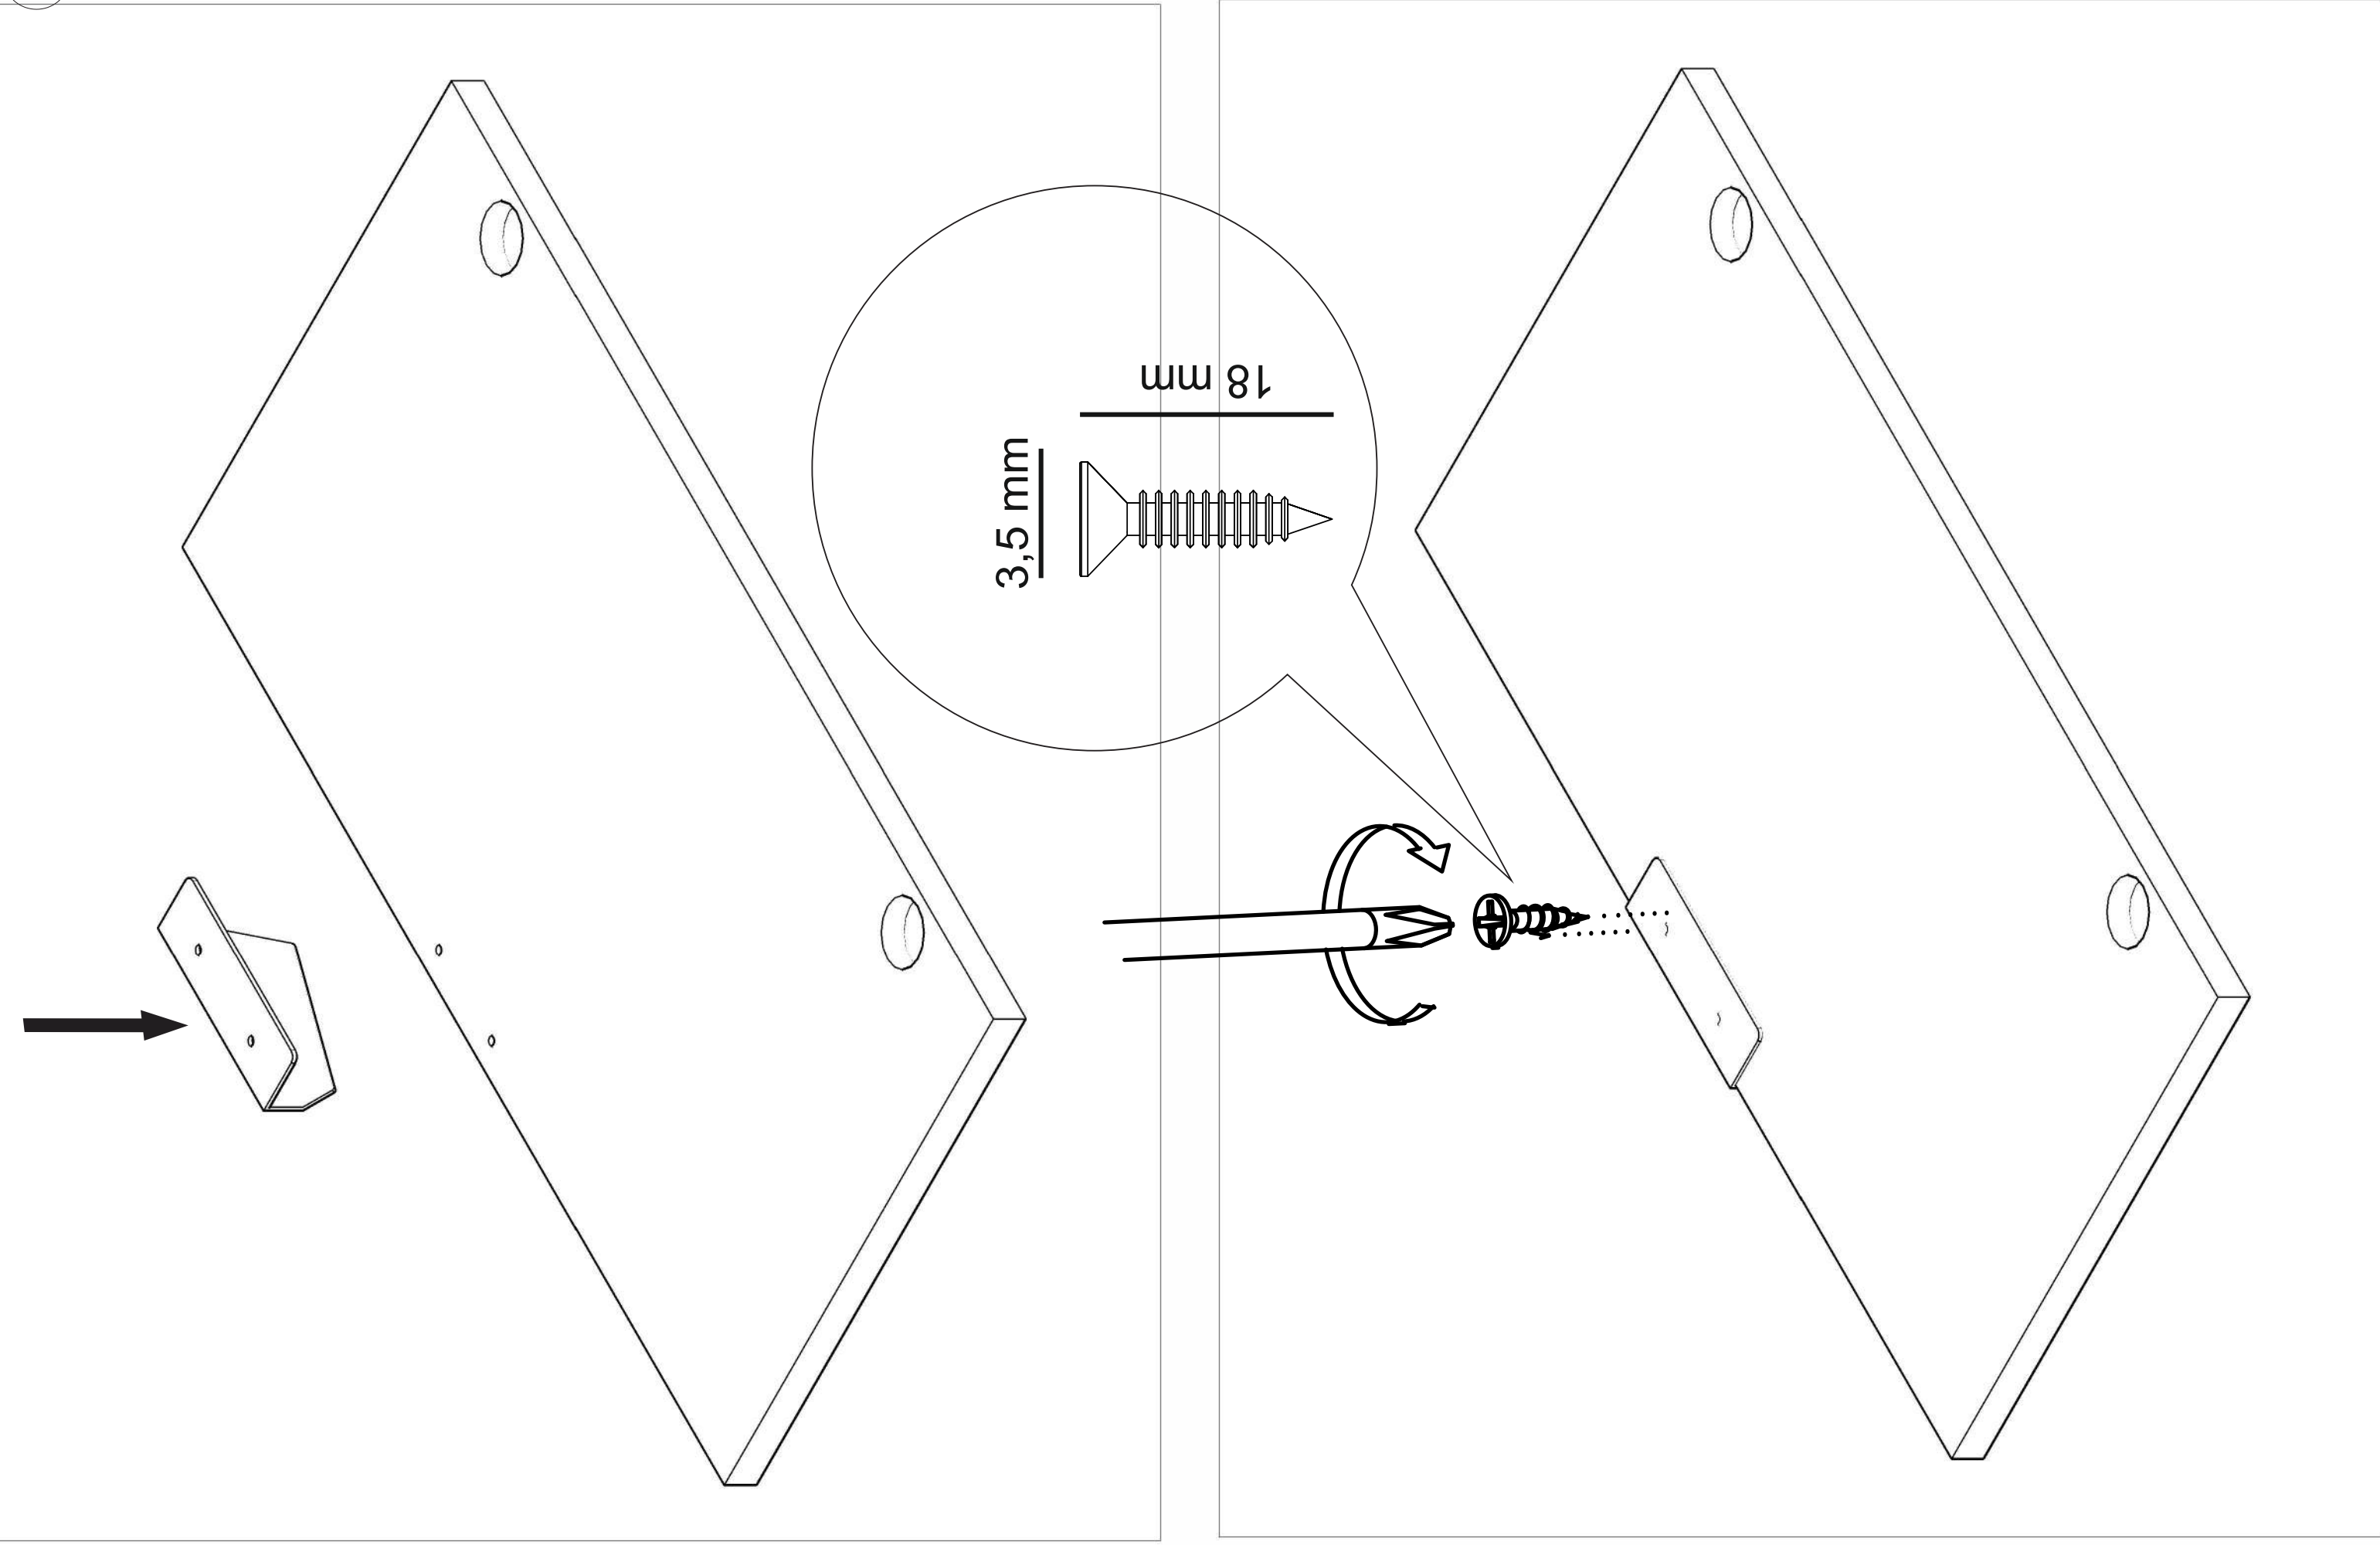

ATTENTION !!

Minifix is the main connection material used in demoduler products. Before starting the assembly, please check the drawings below.

1

2

3

4

Accessory Parts

Phillips & Flathead screwdrivers required.
For quicker assembly, we recommend the use of a power drill on a low-speed setting.

1

Let's mount the metal feet to the points shown with the help of 35*18 screws.

2

3

4

5

6

8