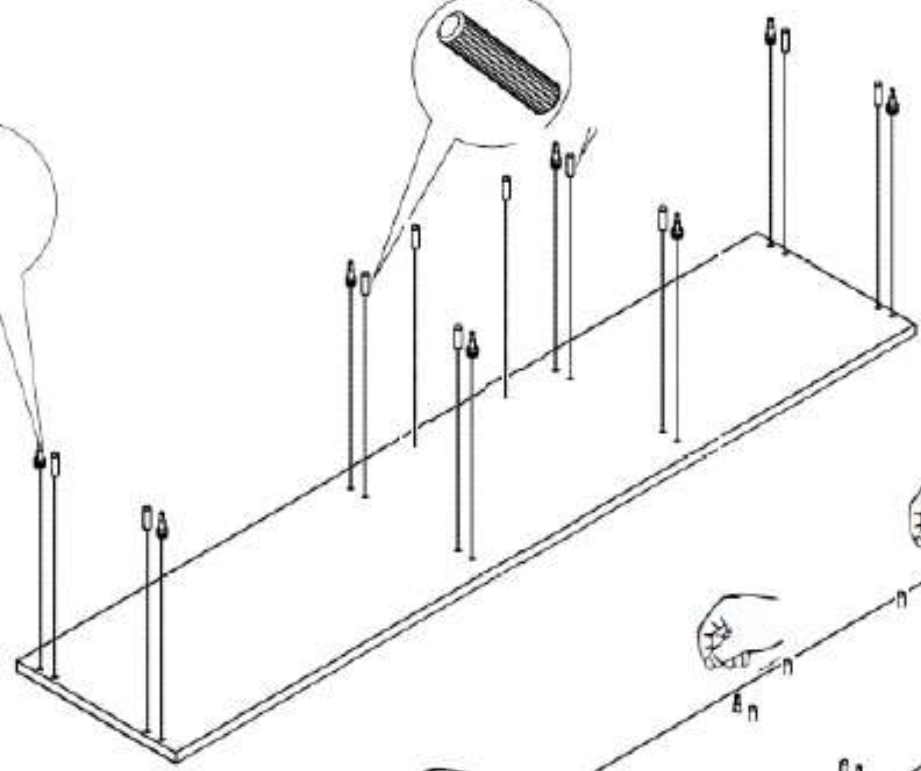

ATTENTION !!

Minifix is the main connection material used in demoduler products. Before starting the assembly, please check the drawings below.

1

2

3

4

Accessory Parts

Phillips & Flathead screwdrivers required.
For quicker assembly, we recommend the use of a power drill on a low-speed setting.

1

Let's mount the metal feet to the points shown with the help of 35*18 screws.

2

3

4

5

6

8