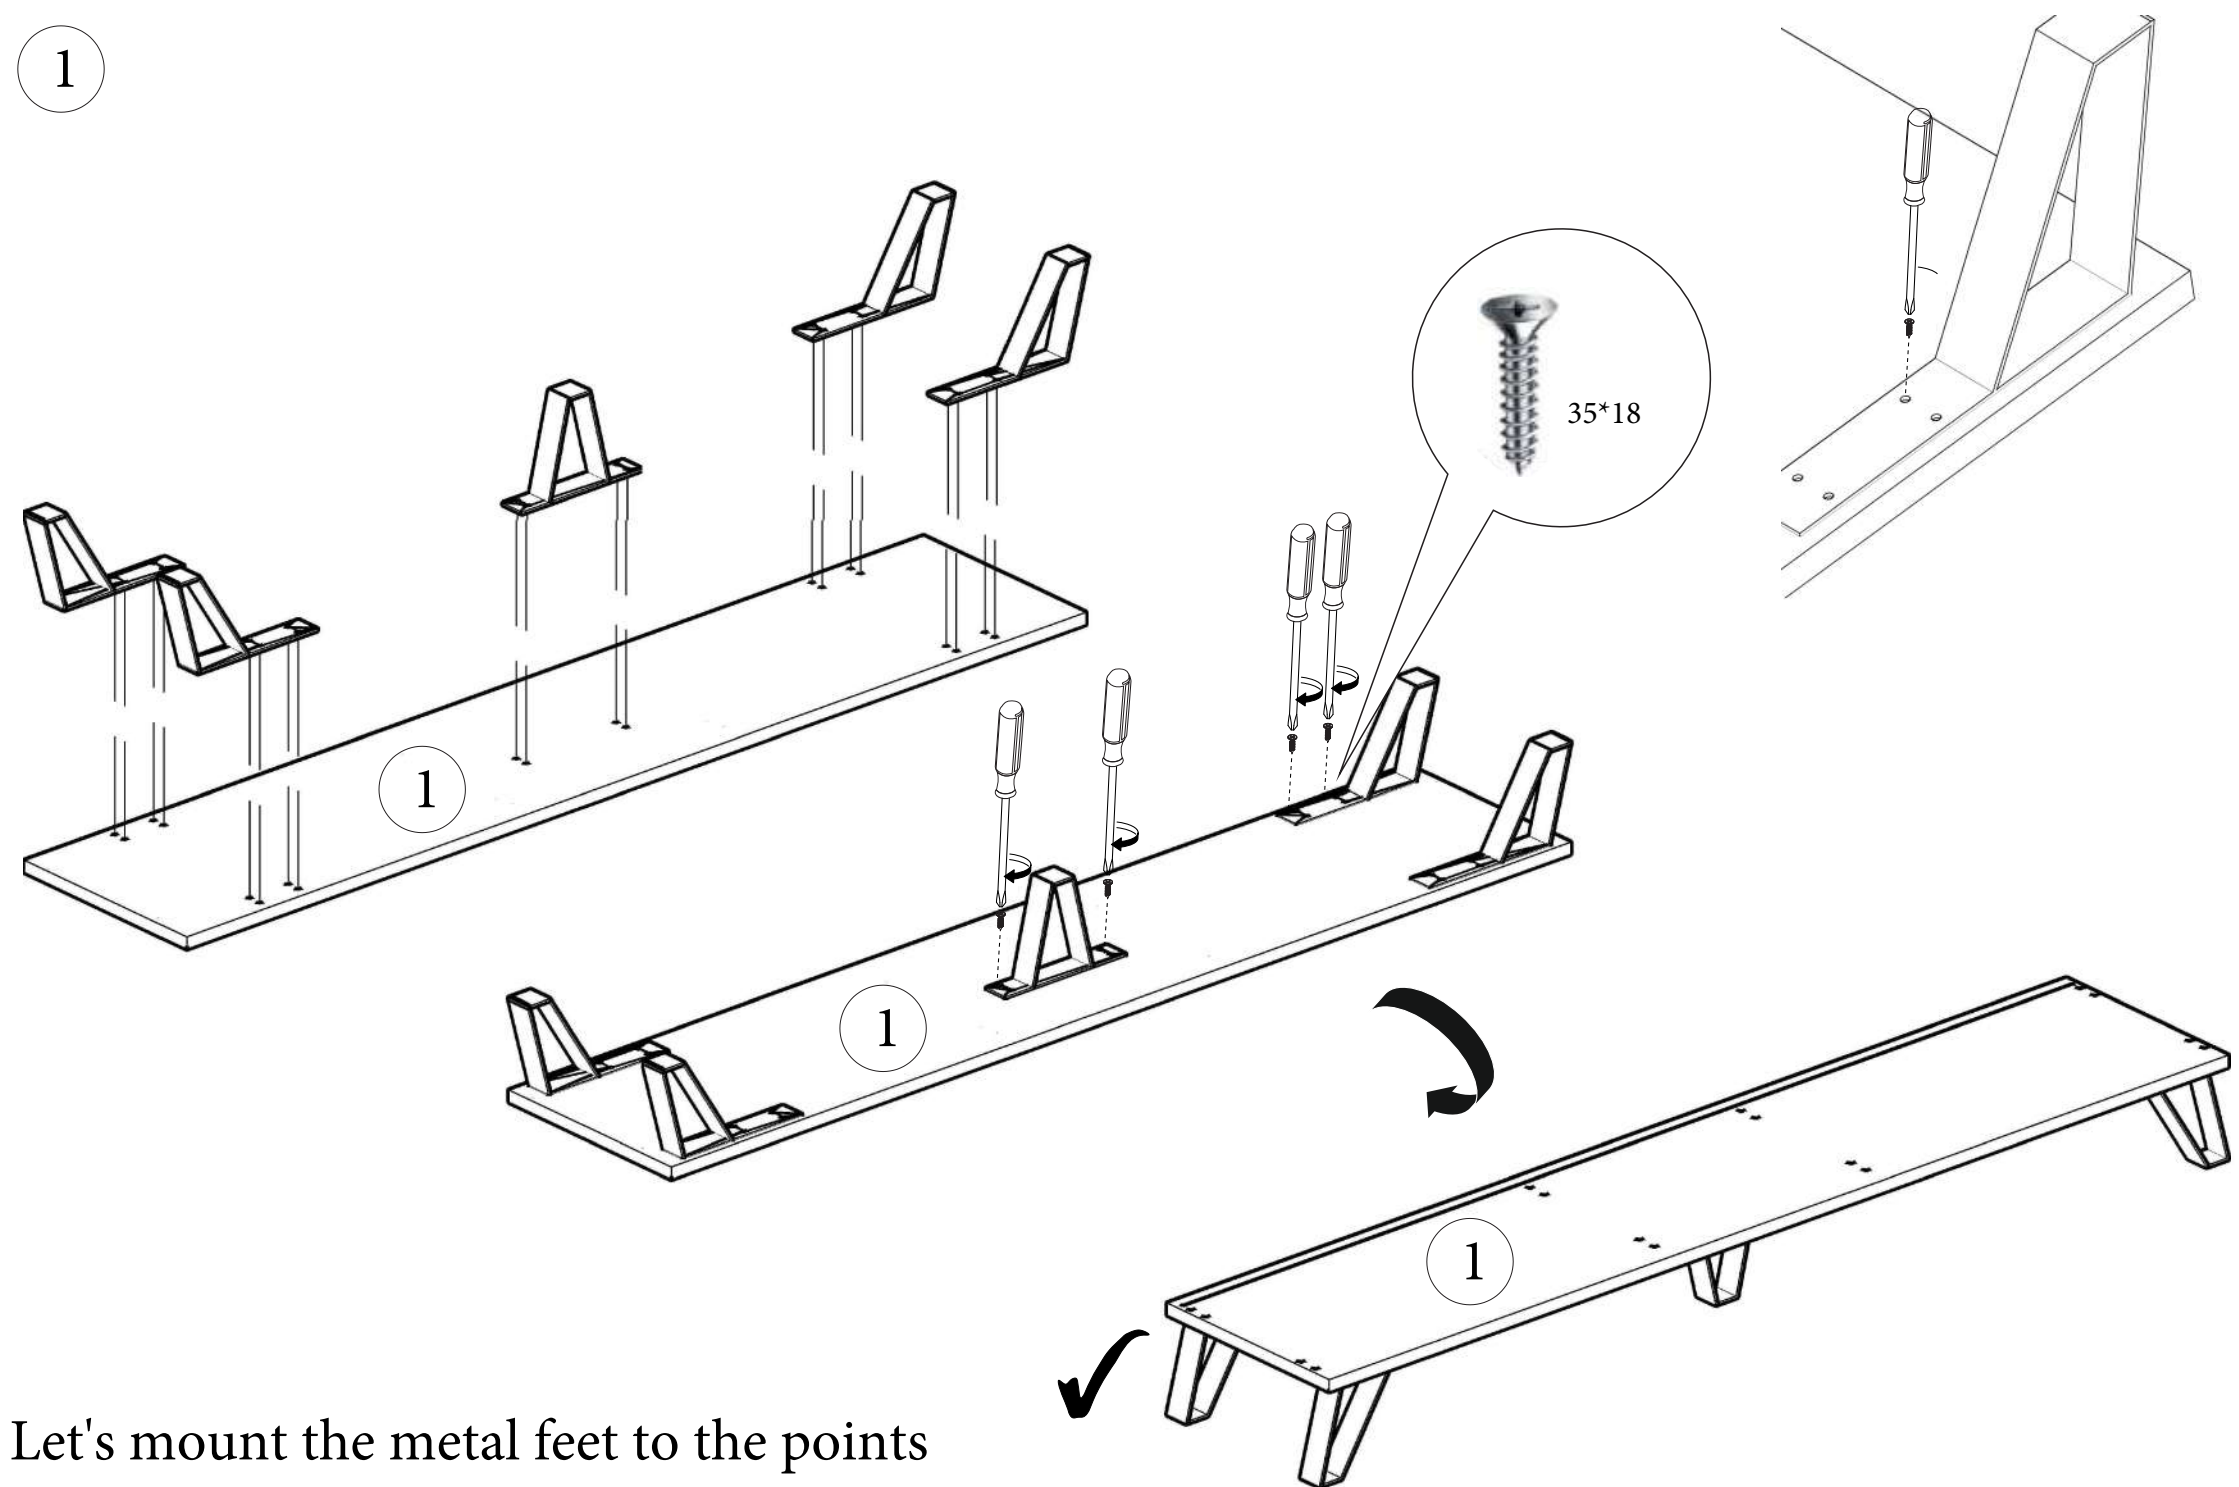

ATTENTION !!

Minifix is the main connection material used in demoduler products. Before starting the assembly, please check the drawings below.

1

2

3

4

Accessory Parts

Phillips & Flathead screwdrivers required.
For quicker assembly, we recommend the use of a power drill on a low-speed setting.

1

Let's mount the metal feet to the points shown with the help of 35*18 screws.

2

3

4

5

6

8