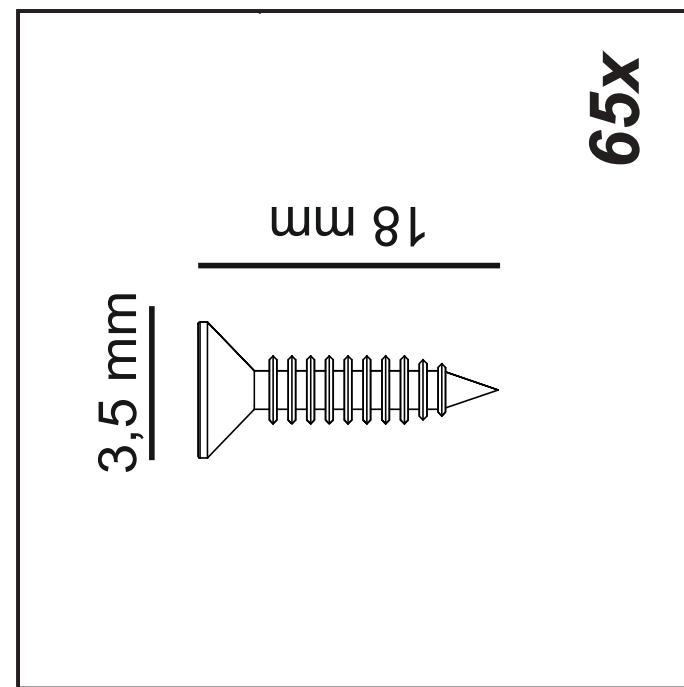

ATTENTION !!

Minifix is the main connection material used in demoduler products. Before starting the assembly, please check the drawings below.

1

2

3

4

Accessory Parts

Phillips & Flathead screwdrivers required.
For quicker assembly, we recommend the use of a power drill on a low-speed setting.